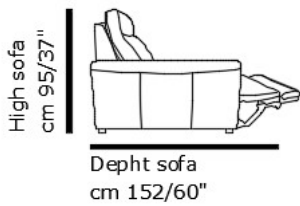

Mod. REIMS

Chair no arm
large
cm 84/33" **V115**

Chair
cm 91/36" **V010**

2 seater
cm 155/61" **V020**

3 seater
cm 195/77" **V030**

Chair no arm
large RX
cm 84/33" **V704**

Chair RX
cm 91/36" **V119**

2 seater 2RX power
cm 155/61" **V840**

3 seater 2RX power
cm 195/77" **V123**

Corner
cm 112/44" **V050**

Chair left arm
large RX
cm 101/40" **V905**

Chair right arm
large RX
cm 101/40" **V906**