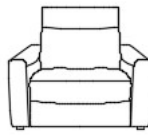

Mod. REIMS

Chair no arm
large
cm 84/33" **V115**

Chair
cm 91/36" **V010**

2 seater
cm 155/61" **V020**

3 seater
cm 195/77" **V030**

Chair no arm
large RX
cm 84/33" **V704**

Chair RX
cm 91/36" **V119**

2 seater 2RX power
cm 155/61" **V840**

3 seater 2RX power
cm 195/77" **V123**

Corner
cm 112/44" **V050**

Chair left arm
large RX
cm 101/40" **V905**

Chair right arm
large RX
cm 101/40" **V906**