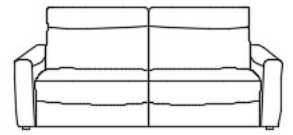

Mod. REIMS

Chair no arm
large
cm 84/33" **V115**

Chair
cm 91/36" **V010**

2 seater
cm 155/61" **V020**

3 seater
cm 195/77" **V030**

Chair no arm
large RX
cm 84/33" **V704**

Chair RX
cm 91/36" **V119**

2 seater 2RX power
cm 155/61" **V840**

3 seater 2RX power
cm 195/77" **V123**

Corner
cm 112/44" **V050**

Chair left arm
large RX
cm 101/40" **V905**

Chair right arm
large RX
cm 101/40" **V906**