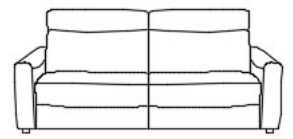

Mod. REIMS

Chair no arm
large
cm 84/33" **V115**

Chair
cm 91/36" **V010**

2 seater
cm 155/61" **V020**

3 seater
cm 195/77" **V030**

Chair no arm
large RX
cm 84/33" **V704**

Chair RX
cm 91/36" **V119**

2 seater 2RX power
cm 155/61" **V840**

3 seater 2RX power
cm 195/77" **V123**

Corner
cm 112/44" **V050**

Chair left arm
large RX
cm 101/40" **V905**

Chair right arm
large RX
cm 101/40" **V906**