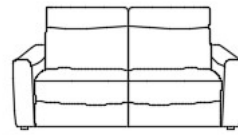

Mod. REIMS

Chair no arm
large
cm 84/33" **V115**

Chair
cm 91/36" **V010**

2 seater
cm 155/61" **V020**

3 seater
cm 195/77" **V030**

Chair no arm
large RX
cm 84/33" **V704**

Chair RX
cm 91/36" **V119**

2 seater 2RX power
cm 155/61" **V840**

3 seater 2RX power
cm 195/77" **V123**

Corner
cm 112/44" **V050**

Chair left arm
large RX
cm 101/40" **V905**

Chair right arm
large RX
cm 101/40" **V906**