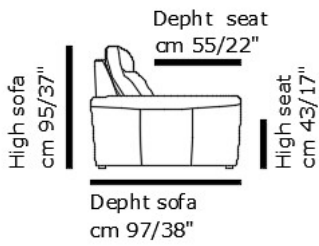

Mod. REIMS

Chair no arm
large
cm 84/33" **V115**

Chair
cm 91/36" **V010**

2 seater
cm 155/61" **V020**

3 seater
cm 195/77" **V030**

Chair no arm
large RX
cm 84/33" **V704**

Chair RX
cm 91/36" **V119**

2 seater 2RX power
cm 155/61" **V840**

3 seater 2RX power
cm 195/77" **V123**

Corner
cm 112/44" **V050**

Chair left arm
large RX
cm 101/40" **V905**

Chair right arm
large RX
cm 101/40" **V906**