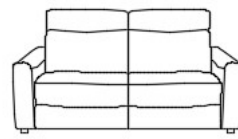

Mod. REIMS

Chair no arm
large
cm 84/33" **V115**

Chair
cm 91/36" **V010**

2 seater
cm 155/61" **V020**

3 seater
cm 195/77" **V030**

Chair no arm
large RX
cm 84/33" **V704**

Chair RX
cm 91/36" **V119**

2 seater 2RX power
cm 155/61" **V840**

3 seater 2RX power
cm 195/77" **V123**

Corner
cm 112/44" **V050**

Chair left arm
large RX
cm 101/40" **V905**

Chair right arm
large RX
cm 101/40" **V906**