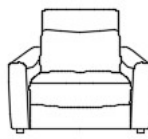

Mod. REIMS

Chair no arm
large
cm 84/33" **V115**

Chair
cm 91/36" **V010**

2 seater
cm 155/61" **V020**

3 seater
cm 195/77" **V030**

Chair no arm
large RX
cm 84/33" **V704**

Chair RX
cm 91/36" **V119**

2 seater 2RX power
cm 155/61" **V840**

3 seater 2RX power
cm 195/77" **V123**

Corner
cm 112/44" **V050**

Chair left arm
large RX
cm 101/40" **V905**

Chair right arm
large RX
cm 101/40" **V906**