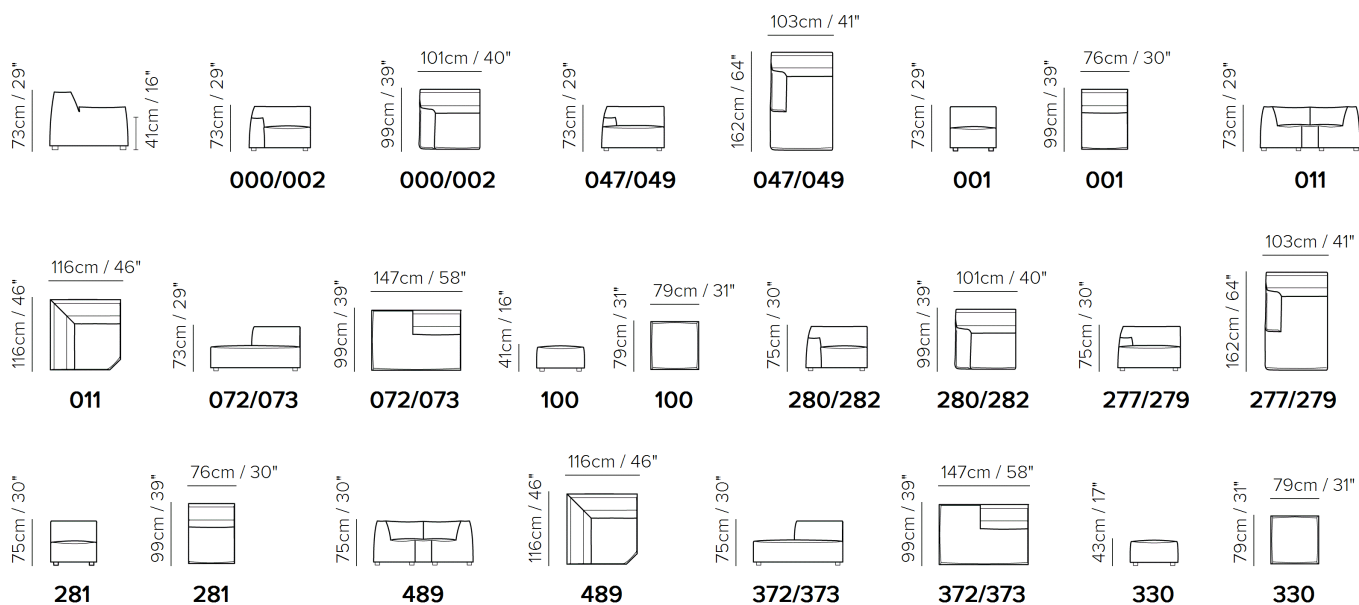

SCHEMATICS