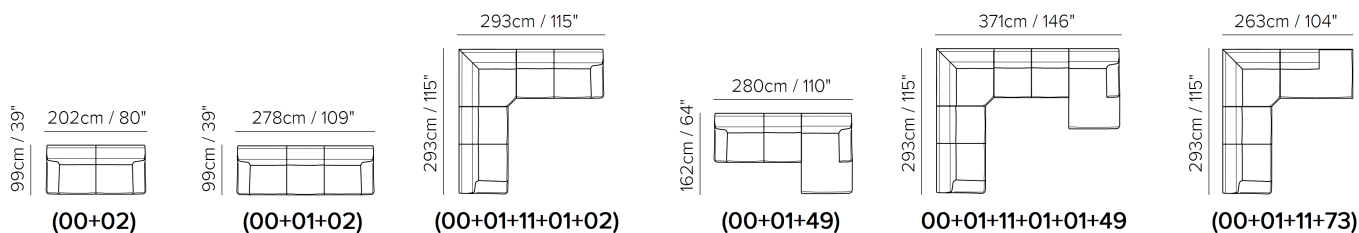

COMPOSITION EXAMPLES