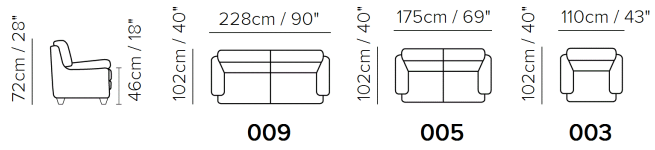

■ Vers. 009

■ Vers. 009

■ Vers. 003

SCHEMATICS

TECHNICAL INFORMATION

	COVERING	Leather <input checked="" type="checkbox"/>				
	LEGS	Wood <input checked="" type="checkbox"/>	Metal <input type="checkbox"/>	Plastic <input type="checkbox"/>	Castors <input type="checkbox"/>	Upholstered <input type="checkbox"/>
	FILLING	Arms <input type="checkbox"/> Fiber <input checked="" type="checkbox"/> Foam <input type="checkbox"/> Feather/Fiber Mix <input type="checkbox"/> Feather	Seat cushion <input type="checkbox"/> Fiber <input checked="" type="checkbox"/> Foam <input checked="" type="checkbox"/> Feather/Fiber Mix <input type="checkbox"/> Feather	Back cushion <input type="checkbox"/> Fiber <input checked="" type="checkbox"/> Foam <input type="checkbox"/> Feather/Fiber Mix <input type="checkbox"/> Feather		
	COMFORT	Standard Comfort <input checked="" type="checkbox"/>	Firm Comfort <input type="checkbox"/>			
	FUNCTION	Bed <input type="checkbox"/>	Electric motion <input type="checkbox"/>	Motion <input type="checkbox"/>	Recliner <input type="checkbox"/>	Sliding <input type="checkbox"/>
	OPTIONS	Nails <input type="checkbox"/>	Removable <input type="checkbox"/>	Contrast Stitching <input type="checkbox"/>		

NOTES

- The precious capitonné workmanship distinguishes an emblem of design and high craftsmanship. This sofa enhances every type of room, even modern environments, thanks to its timeless style.
- Firm comfort option is available only for Italy.
- Model is not available with article Montello (cat.40).
- Loose Seat Cushion (the seat cushions of the model are not fixed to the frame)
- Tight Back Cushion (the back cushions of the models are fixed to the frame)
- Wood Frame
- Without Feet Assembled (the feet will be in a bag inside the package)
- Plastic Wrap (the model will be wrapped in a plastic bag)
- Feet available in wood finishings 09 (Walnut) / 18 (Wengè)
- Feet height 6,5 cm